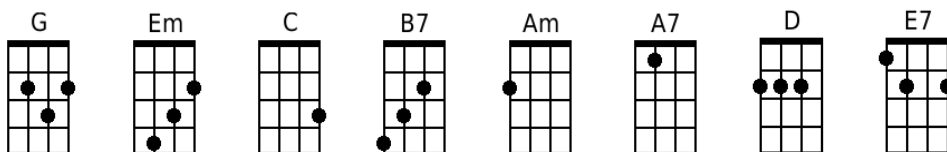

Light One Candle (Peter, Paul, & Mary) – a song for Hanukkah

VERSE 1

G

Light one candle for the Macabee Children

G **Em**

With thanks their light didn't die.

C

Light one candle for the pain they endured

C **B7**

When their right to exist was de-nied.

Em

Light one candle for the terrible sacrifice

C **A**

Justice and freedom demand.

G **Em** **G** **Em**

Light one candle for the wisdom to know

Don't let the light go out.

D **G** **B7** **Em**

Let it shine through our love and our tears.

(strum four measures of Em before next verse)

VERSE 2

G

Light one candle for the strength that we need

G Em

D G B7 E7

It's lasted for so many years.

E7 Am

Don't let the light go out.

D G B7 Em

Let it shine through our love and our tear

(strum four measures of Em before next verse)

VERSE 3