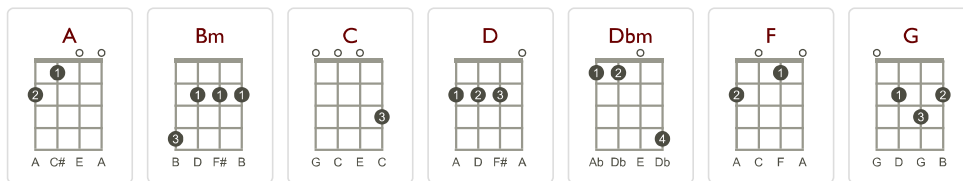

# I CAN SEE CLEARLY NOW

Johnny Nash

Intro: **D**

**D** **G** **D**  
I can see clearly now the rain is gone

**D** **G** **A**  
I can see all obstacles in my way

**D** **G** **D**  
Gone all the dark clouds that had me blind

**C** **G** **D**  
It's gonna be a bright, -bright- bright, -bright- sun shiny day

**C** **G** **D**  
It's gonna be a bright, -bright- bright, -bright- sun shiny day

**D** **G** **D**  
I think I can make it now the pain is gone,

**F** **C**  
Look all around, there's nothing but blue skies

**F** **A** **Dbm** **G** **Dbm** **G** **C** **Bm** **A**  
Look straight ahead, there's nothing but blue skiiiiiiiiiiiiiiiiiiiiiiiiiiiiiiiiiiiiies .

**C**                            **G**                            **D**  
It's gonna be a bright, -bright- bright, -bright- sun shiny day -x3-

This arrangement for the song is the author's own work and represents their interpretation of the song. You may only use this for private study, scholarship, or research. UkuWorld and its derivatives do not own any songs, lyrics or arrangements posted and/or printed.