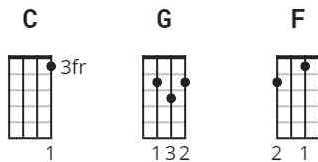

When The Rain Tumbles Down In July chords by Slim Dusty

Tuning: E A D G B E

CHORDS

When The Rain Tumbles Down In July
Slim Dusty

C **G** **C**
Let me wander north to the homestead
 F **C**
way out further on there to roam
 F **C**
by a gully in flood let me linger
 C **G**
when the summery sunshine has flown
 C **G** **C**
Where the logs tangle up on the creek bed
 F **C**
and the clouds veil the old northern sky
 F **C**
and the cattle move back from the lowlands
 C **G** **C**
when the rain tumbles down in July

C **G** **C**
The settlers with sad hearts are watching
 F **C**
the rise of the stream from the dawn
 F **C**
their best crops are always in floodreach
 C **G**
if it rises much more they'll be gone
 C **G** **C**
The cattle string out along the fences

F C
as the breeze from the south races by
F C
and the limbs from the old gums are falling
C G C
when the rain tumbles down in July

C G C
The old sleeping gums by the river
F C
awaken to herds straying by
F C
from the flats where the fences have vanished
C G
as the storm clouds gather on high
C G C
The wheels of the wagons stop turning
F C
and the stock horse is turned out to stray
F C
and the old station dogs are a-dozing
G
on the husks in the barn through the day