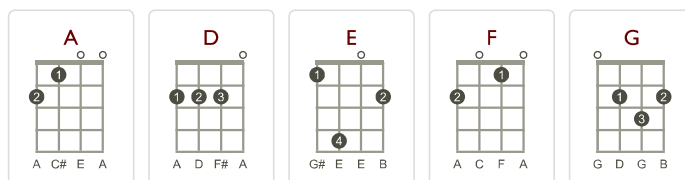

# CHAMPAGNE SUPERNOVA

Oasis

Intro: **A G D E** x2

**A** **G**  
 V1: how many special people change? how many lives are living strange?

**D** **E**  
 where were you while we were getting high?

**A** **G**  
 slowly walking down the hall, faster than a cannon ball

**D** **E**  
 where were you while we were getting high?

**A** **G**  
 C1: someday you will find me caught beneath the landslide

**D** **E**  
 in a champagne supernova in the sky

**A** **G**  
 someday you will find me caught beneath the landslide

**D** **E**  
 in a champagne supernova a champagne supernova in the

**A** **G** **D** **E**  
 sky

**A** **G**  
 V2: wake up the dawn and ask her why, a dreamer dreams she never dies

**D** **E**  
 wipe that tear away now from your eye

**A** **G**  
 slowly walking down the hall, faster than a cannon ball

**D** **E**  
 where were you while we were getting high?

**A** **G**  
 C2: someday you will find me caught beneath the landslide

**D** **E**