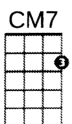

Go [back](#) to Ukulele Boogaloo Songbook.