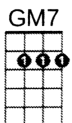

Go [back](#) to Ukulele Boogaloo Songbook.