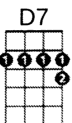

[G]La la do la da, [GM7]la da la do la da
[CM7]La da da la do la da