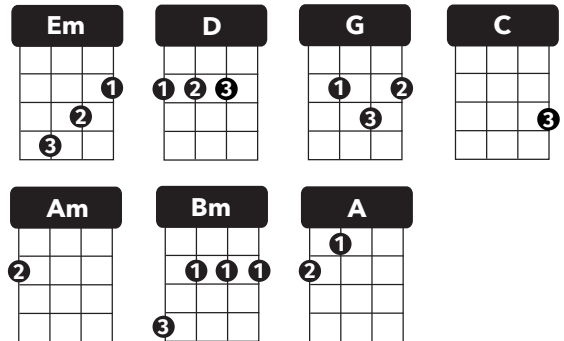

SHALLOW

by Lady Gaga, from A Star is Born 2018

Ukulele arrangement by Cynthia Lin, <http://cynthialin.com/ukulele>

(Watch Class Play-Along | Watch Fingerpicking Tutorial)

picking pattern: [1 - 2 - (34) - 2 - 1 - 2 - (34) - 2]
 rock strum: [D d D du - D d D du]

counts 1 & 2 & 3 & 4 &
 [Em - D - G]*
 syncopated riff: [1 - 2 - (34) - 2 - 1 - (234) - (1234)]

(pick w riff)

INTRO [Em - D - G]* nc C [C/ G/ D/]
 [Em - D - G]* nc

VERSE [Em - D - G]* nc C [C/ G/ D/]
 Tell me something, girl Are you happy in this modern world?
 Or do you need more? Is there something else you're searching for?

PRE-CHORUS [Em - D - G]* nc C [G - D/]
 I'm fall-in' In all the good times I find myself longin'
 for change And in the bad times I fear myself

BREAK [Em - D - G]* x2

VERSE [Em - D - G]* nc C [C/ G/ D/]
 Tell me something, boy Aren't you tired tryin' to fill that void
 Or do you need more? Ain't it hard keeping it so hard core

BRIDGE (rock strum) Em Bm D A x2

REPEAT CHORUS with END VARIATION [G/ - D/] (pick) Em Em/
 We're far from the shallow now