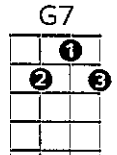

CHORUS:

[C] Home, [G7] home on the [C] range,
Where the [Am] deer and the [D7] antelope [G7] play
Where [C] seldom is [C7] heard a dis [F] couraging word,
And the [C] skies are not [G7] cloudy all [C] day.

How [C] often at [C7] night when the [F] heavens are bright
With the [C] light of the [D7] glittering [G7] stars
Have I [C] stood there a-[C7] mazed and [F] asked as I gazed
If their [C] glory ex-[G7] ceeds that of [C] ours.