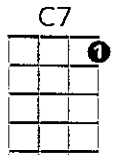

CHORUS:

[C] Home, [G7] home on the [C] range,
Where the [Am] deer and the [D7] antelope [G7] play
Where [C] seldom is [C7] heard a dis [F] couraging word,
And the [C] skies are not [G7] cloudy all [C] day.

How [C] often at [C7] night when the [F] heavens are bright
With the [C] light of the [D7] glittering [G7] stars
Have I [C] stood there a-[C7] mazed and [F] asked as I gazed
If their [C] glory ex-[G7] ceeds that of [C] ours.