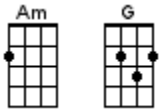

# Drunken Sailor

Traditional sea shanty

**INTRO:** / 1 2 / 1 2 /

[Am] What'll we do with a drunken sailor

[G] What'll we do with a drunken sailor

[Am] What'll we do with a drunken sailor

[G] Earl-aye in the [Am] morning? [Am]

## CHORUS:

[Am] Way hay and up she rises

[G] Way hay and up she rises

[Am] Way hay and up she rises

[G] Earl-aye in the [Am] morning [Am]

[Am] Sling him in the long boat till he's sober

[G] Sling him in the long boat till he's sober

## CHORUS:

[Am] Way hay and up she rises

[G] Way hay and up she rises

[Am] Way hay and up she rises

[G] Earl-aye in the [Am] morning [Am]

[Am] Send him up the crow's nest till he falls down

[G] Send him up the crow's nest till he falls down

[Am] Send him up the crow's nest till he falls down

[G] Earl-aye in the [Am] morning

**CHORUS:**

[Am] Way hay and up she rises  
[G] Way hay and up she rises  
[Am] Way hay and up she rises  
[G] Earl-aye in the [Am] morning [Am]