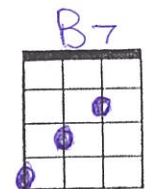

CAN'T HELP FALLING IN LOVE WITH YOU
ELVIS PRESLEY / TWENTYONEPILOTS

VERSE ONE:

C Em Am F C G
Wise men say only fools rush in
F G Am F C G C
But I can't help falling in love with you
C Em Am F C G
Shall I stay? would it be a sin?
F G Am F C G C
If I can't help falling in love with you

CHORUS:

Em B7
Like a river flows
Em B7
Surely to the sea
Em B7
Darling so it goes
A7 F G
Some things were meant to be

VERSE TWO:

C Em Am F C G
Take my hand, take my whole life too
F G Am C G C
cos I can't help falling in love with you

REPEAT CHORUS

VERSE THREE:

C Em Am F C G
Take my hand, take my whole life too
F G Am C G Am
cos I can't help falling in love with you
F G Am C G C
cos I can't help falling in love with you