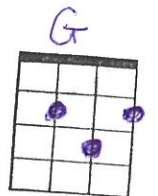

CAN'T HELP FALLING IN LOVE WITH YOU
ELVIS PRESLEY / TWENTYONEPILOTS

VERSE ONE:

C Em Am F C G
Wise men say only fools rush in
F G Am F C G C
But I can't help falling in love with you
C Em Am F C G
Shall I stay? would it be a sin?
F G Am F C G C
If I can't help falling in love with you

CHORUS:

Em B7
Like a river flows
Em B7
Surely to the sea
Em B7
Darling so it goes
A7 F G
Some things were meant to be

VERSE TWO:

C Em Am F C G
Take my hand, take my whole life too
F G Am C G C
cos I can't help falling in love with you