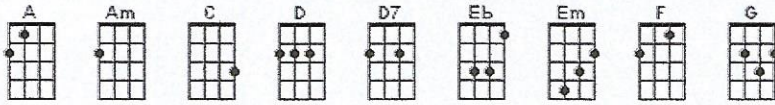

With A Little Help From My Friends

Lennon & McCartney

Intro: [G] [D] [Am] [D] [G] (1st 2 lines)

[G] What would you [D] think if I [Am] sang out of tune?
Would you stand up and [D] walk out on [G] me?
Lend me your [D] ears and I'll [Am] sing you a song
And I'll try not to [D] sing out of [G] key