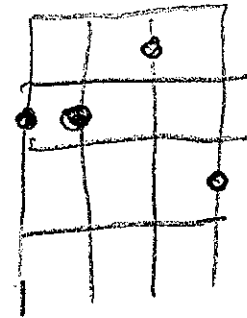

Dm7

L-O-V-E  
NAT KING COLE

C      Am7                                  Dm7      G7  
 L is for the way you look at me  
 G7    C  
 O is for the only one I see  
 C    F  
 V is very very extraordinary  
 D    G7  
 E is even more than anyone that you adore, and

C              Am7                                  Dm7      G7  
 Love is all that I can give to you, and  
 G7    C  
 Love is more than just a game for two  
 C  
 Two in love can make it  
 F  
 Take my heart and please don't break it  
 C              F              G              C  
 Love was made for me and you  
 C              F              G              C      C F C  
 Love was made for me and you